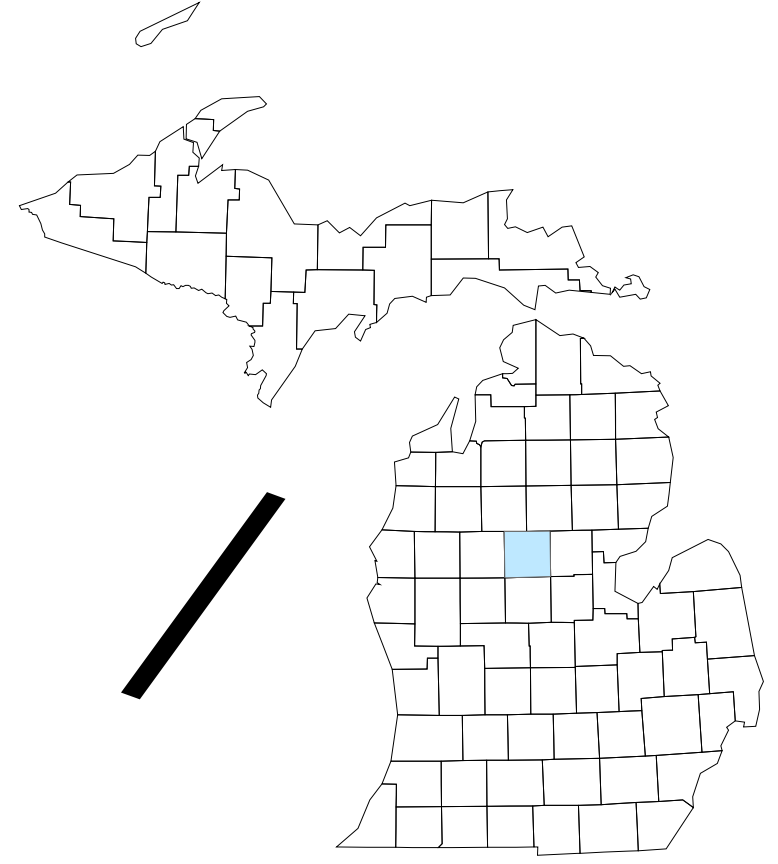

Public Access Lakes Clare County, Michigan

- 1 - Arnold Lake
 - 2 - Big Mud Lake
 - 3 - Budd Lake
 - 4 - Cranberry Lake
 - 5 - Crooked Lake
 - 6 - Five Lakes
 - 7 - Lake George
 - 8 - Lily Lake
 - 9 - Little Long Lake
 - 10 - Long Lake
 - 11 - Nestor Lake
 - 12 - Perch Lake
 - 13 - Shamrock Lake
 - 14 - Windover Lake
- Boat Launch Sites ●
 - River Launch Sites ●
 - Highways —
 - Major Roads —
 - Minor Roads —
 - Townships

Data Sources: Center for Geographic Information, State of Michigan, www.michigan.gov/cgi
Parks and Recreation, Clare County Michigan
Cartography: Center for Geographic Information Science, Central Michigan University
Projection: NAD 1983, Michigan, GeoRef, Meters
Date Created: April 2006