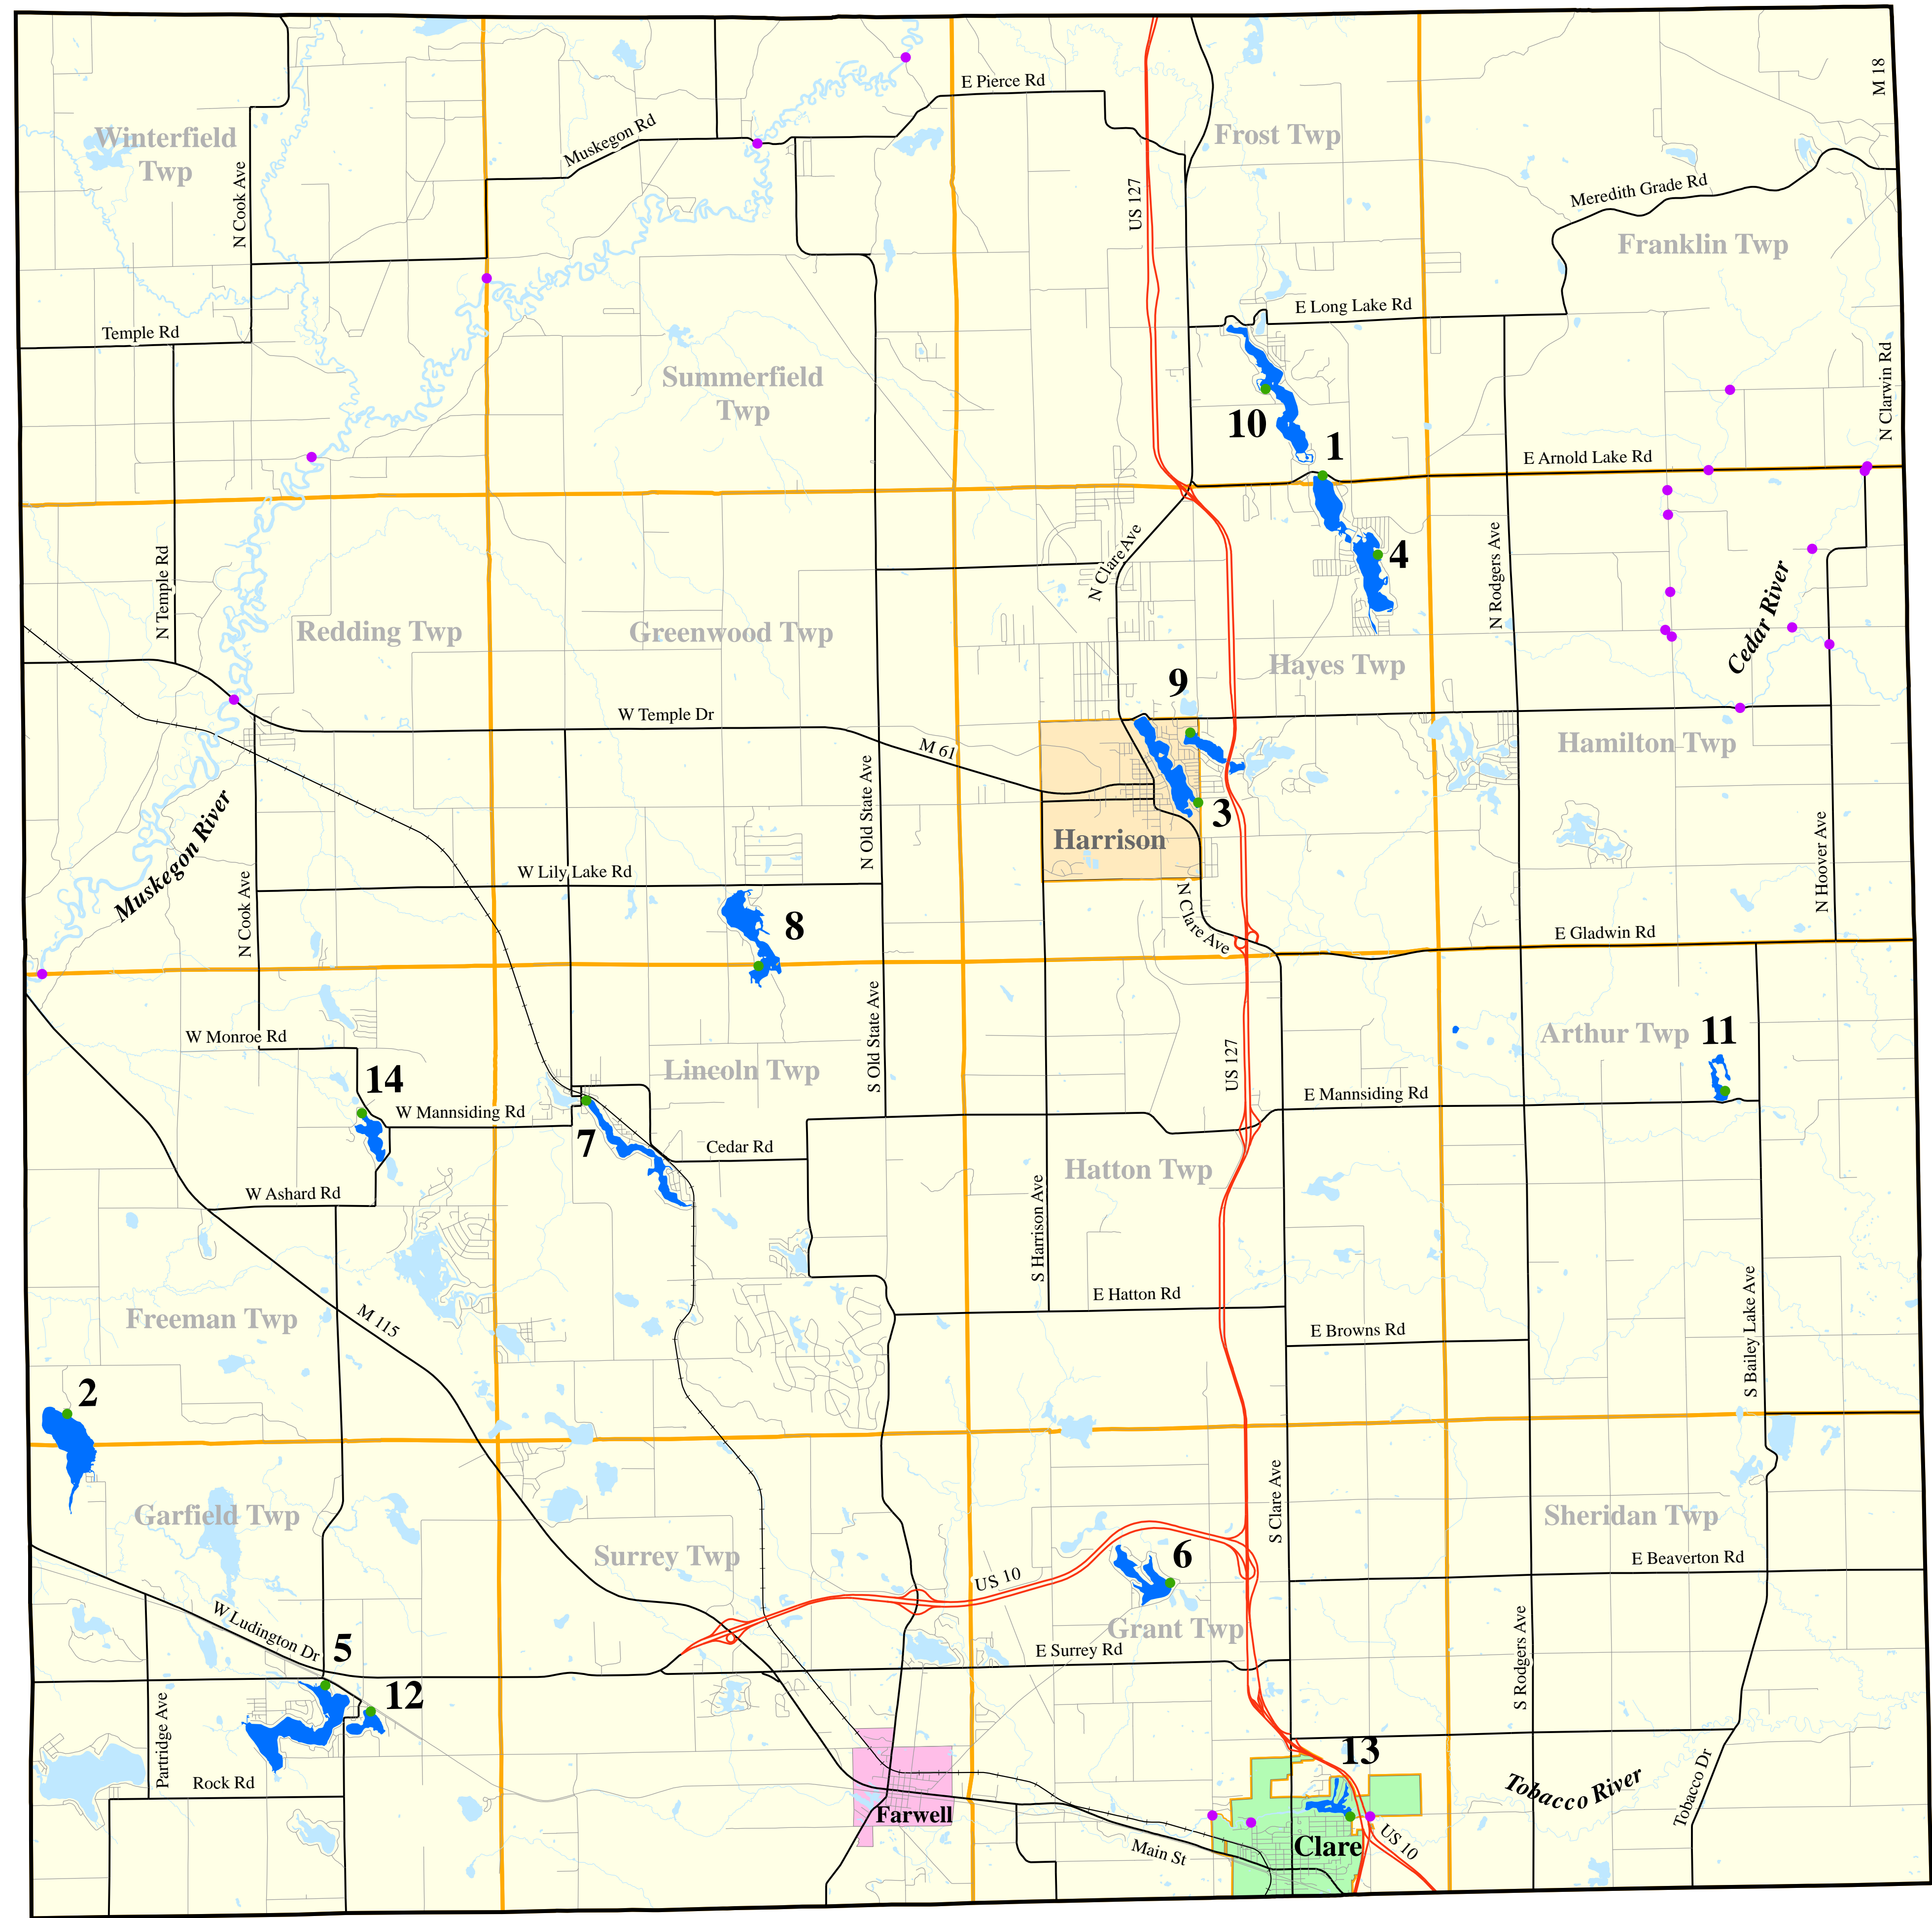

Public Access Lakes Clare County, Michigan

- 1 - Arnold Lake
 - 2 - Big Mud Lake
 - 3 - Budd Lake
 - 4 - Cranberry Lake
 - 5 - Crooked Lake
 - 6 - Five Lakes
 - 7 - Lake George
 - 8 - Lily Lake
 - 9 - Little Long Lake
 - 10 - Long Lake
 - 11 - Nestor Lake
 - 12 - Perch Lake
 - 13 - Shamrock Lake
 - 14 - Windover Lake
- Boat Launch Sites ●
 - River Launch Sites ●
 - Highways —
 - Major Roads —
 - Minor Roads —
 - Townships

Data Sources: Center for Geographic Information, State of Michigan, www.michigan.gov/cgi
Parks and Recreation, Clare County Michigan
Cartography: Center for Geographic Information Science, Central Michigan University
Projection: NAD 1983, Michigan, GeoRef, Meters
Date Created: April 2006